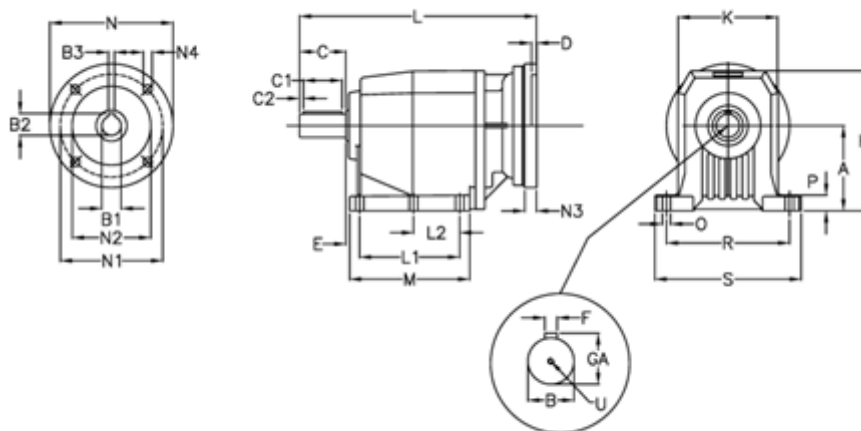

Article number: 40600708141245  
 Description: Helical gearbox  
 C703P-81,4-P112B5

## Measures

A = 210	D = 4.5	L2 = 0.0	P = 30
B = 60	E = 25	M = 222.0	R = 300
B1 = 28	F = 18	N = 250	S = 350
B2 = 31.3	GA = 64.0	N1 = 215	U = M20x42
B3 = 8	H = 349	N2 = 180	
C = 120	K = 262	N3 = 0	
C1 = 90	L = 483.0	N4 = M12x16	
C2 = 15	L1 = 165.0	O = 22	